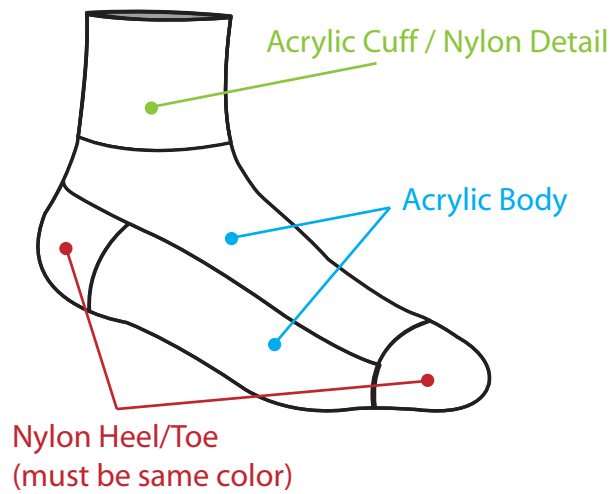

SockGuy® Yarn Chart

Nylon Yarns

- Turquoise #59- PMS 312
- Turquoise Blue #4342- PMS 313
- Bahama Blue #C0075- PMS 285
- Royal Blue #C0208- PMS 288
- Navy Blue #C0085- PMS 289
- Lapis #3485- PMS 660
- Bombay #4303- PMS 3015 U
- Royal #C0040- PMS 293
- Light BLue # 324- PMS 290
- Colimbia Blue #C0042- PMS 284
- Carolina Blue # C0022- PMS 283
- Grape #2340- PMS 2728
- Steel Blue # 3037- PMS 5405

- Purple #C0099- PMS 2685
- Violet #52100-PMS 257
- Lilac -PMS 2645
- Cardinal #C0043- PMS 194
- Maroon #c0061- PMS 505
- Red # C0302- PMS 186

- Kiwi #151- PMS 360
- Hall Green #C0031- PMS 341
- Lime Green #C0054- PMS 381
- Lime #1902 - PMS 379
- Boy Scout Green #C0016- PMS #5743
- Sea Green #2175- PMS 5483
- Warm Aqua #4064- PMS 331
- Kelly Green #149- PMS 356
- Lt. Yellow #4720- PMS 120
- Gold #C0157- PMS 116
- Lemon Yellow #318- PMS 102
- Neon Yellow #103
- Yellow C0083- PMS 100
- Bone #70- PMS 467

- Neon Pink #105- PMS 806U
- Neon Pink #1130- PMS 806C
- Flash Pink #4456- PMS 224
- Super Pink #50- PMS 182
- Fuschia #C0077- PMS 214
- Pink Violet #5481- PMS 252
- Vickie Pink - PMS 236
- Pink #C00253 - PMS 217
- Fire Orange #156- PMS 1585
- Orange #C0039- PMS 172
- Rust C0080 - PMS 180
- Lt Orange #C0074 -PMS 1495
- Hall Brown - PMS 1685
- Optic White C0102
- Black #C0120
- Ed Grey #C0046- PMS Cool Grey 11
- Gail Grey #0023- PMS Cool Grey 9
- Beige #147- PMS 4505
- Mustard #2070- PMS 112
- Light Olive #C0078- PMS 3995
- Mushroom #2045- PMS 4715